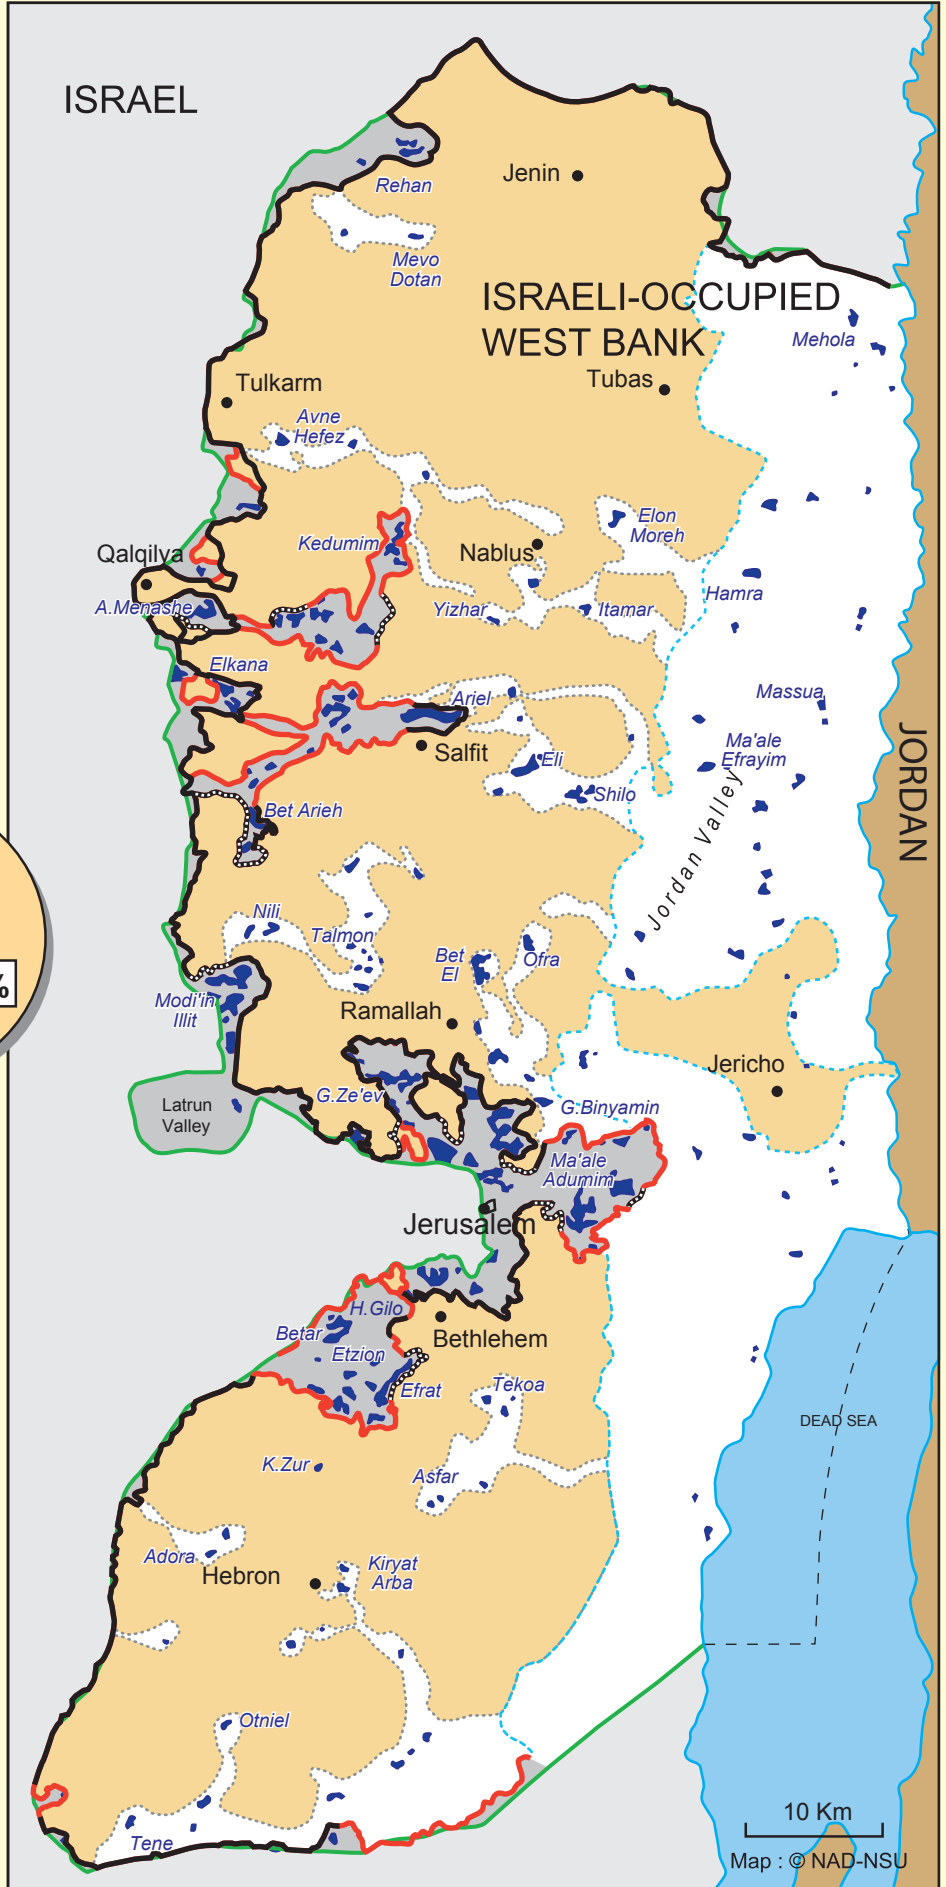

ISRAEL'S WALL AND SETTLEMENTS (COLONIES)

JULY 2009

Palestinian Land Restricted by Israeli Settlements and the Wall

Wall Impact

- 12.4%** Palestinians separated from their cultivated land
- 10.6%** Palestinians isolated west of the Wall
- 60.5%** Of land west of the Wall is uncultivated arable
- 27.2%** Of land west of the Wall is cultivated

* Figure includes the Israeli-occupied areas of East Jerusalem and the Latrun Valley