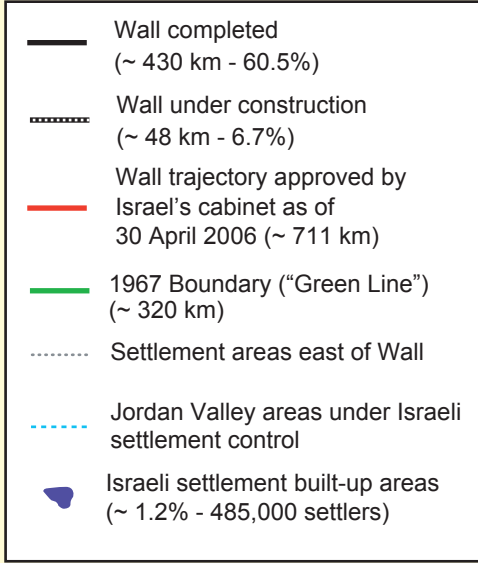

ISRAEL'S WALL AND SETTLEMENTS (COLONIES)

JULY 2009

Palestinian Land Restricted by Israeli Settlements and the Wall

Wall Impact

- 12.4%** Palestinians separated from their cultivated land
- 10.6%** Palestinians isolated west of the Wall
- 60.5%** Of land west of the Wall is uncultivated arable
- 27.2%** Of land west of the Wall is cultivated

* Figure includes the Israeli-occupied areas of East Jerusalem and the Latrun Valley